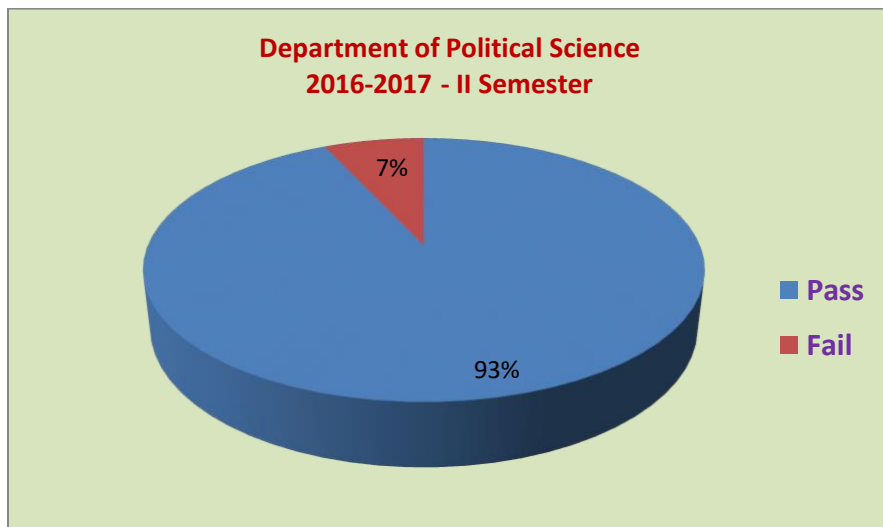

Singareni Collieries Women's Degree and PG College
Department of Political Science
2016-2017 – I Year

<u>S.No</u>	SEMESTER	Total Strength	Appeared	Passed	Fail	Pass%
1	I	63	63	44	19	70%

<u>S.No</u>	SEMESTER	Total Strength	Appeared	Passed	Fail	Pass%
1	II	58	58	54	4	93.10%

Singareni Collieries Women's Degree and PG College
Department of Political Science
2016-2017 – II & III Year - Overall

<u>S.No</u>	<u>Year</u>	<u>Total Strength</u>	<u>Appeared</u>	<u>Passed</u>	<u>Fail</u>	<u>Pass%</u>
1	II	51	51	50	01	98%
2	III (III&IV)	49+49	49+49	49+49	NIL	100%
Overall%		100	100	99	01	99%