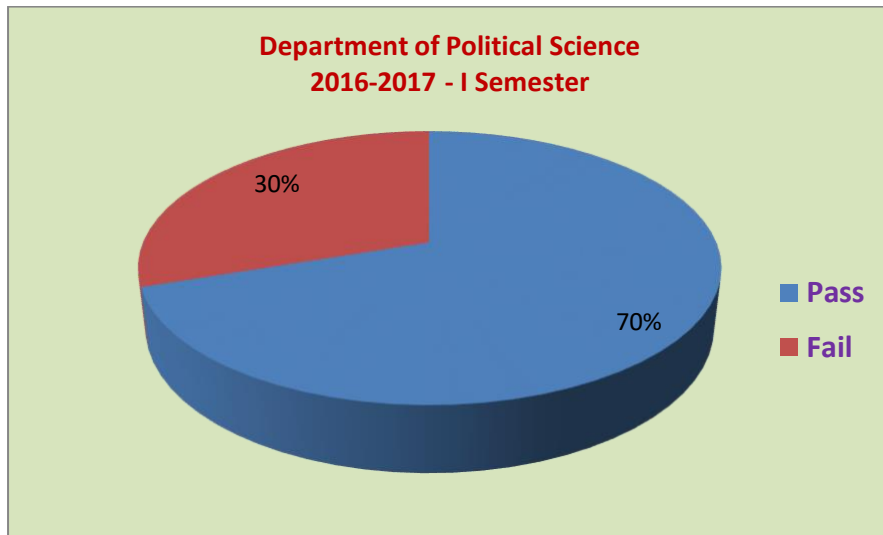

Singareni Collieries Women's Degree and PG College
Department of Political Science
2016-2017 – I Year

<u>S.No</u>	SEMESTER	Total Strength	Appeared	Passed	Fail	Pass%
1	I	63	63	44	19	70%

<u>S.No</u>	SEMESTER	Total Strength	Appeared	Passed	Fail	Pass%
1	II	58	58	54	4	93.10%

Singareni Collieries Women's Degree and PG College
Department of Political Science
2016-2017 – II & III Year - Overall

<u>S.No</u>	<u>Year</u>	<u>Total Strength</u>	<u>Appeared</u>	<u>Passed</u>	<u>Fail</u>	<u>Pass%</u>
1	II	51	51	50	01	98%
2	III (III&IV)	49+49	49+49	49+49	NIL	100%
Overall%		100	100	99	01	99%