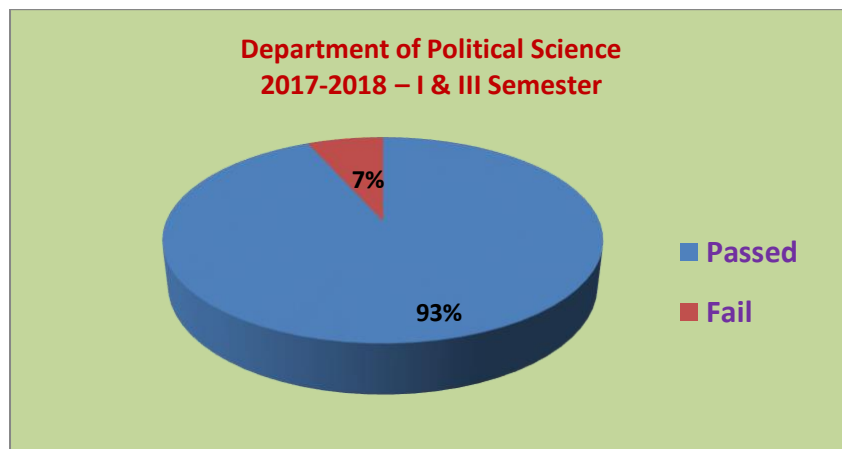

Singareni Collieries Women's Degree and PG College
Department of Political Science
2017-2018 – I & III Semester

<u>S.No</u>	SEMESTER	Total Strength	Appeared	Passed	Fail	Pass%
1	I	37	37	34	3	89%
2	III	55	55	54	1	98.18%
Overall %		92	92	88	4	95.65%

<u>S.No</u>	SEMESTER	Total Strength	Appeared	Passed	Fail	Pass%
1	II	36	36	32	4	88.88%
2	IV	54	54	52	2	96.29%
Overall %		90	90	84	6	93.33%

Singareni Collieries Women's Degree and PG College
Department of Political Science
2017-2018 –III Year - Overall