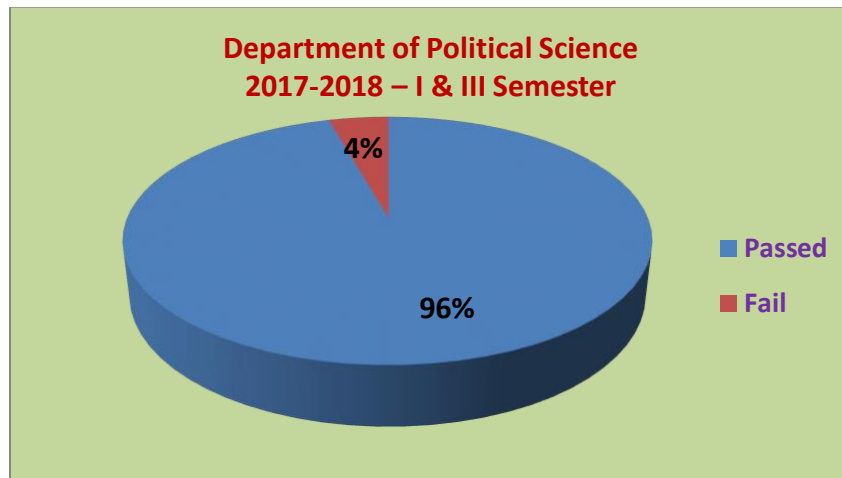

Singareni Collieries Women's Degree and PG College
Department of Political Science
2017-2018 – I & III Semester

<u>S.No</u>	SEMESTER	Total Strength	Appeared	Passed	Fail	Pass%
1	I	37	37	34	3	89%
2	III	55	55	54	1	98.18%
Overall %		92	92	88	4	95.65%

<u>S.No</u>	SEMESTER	Total Strength	Appeared	Passed	Fail	Pass%
1	II	36	36	32	4	88.88%
2	IV	54	54	52	2	96.29%
Overall %		90	90	84	6	93.33%

Singareni Collieries Women's Degree and PG College
Department of Political Science
2017-2018 –III Year - Overall