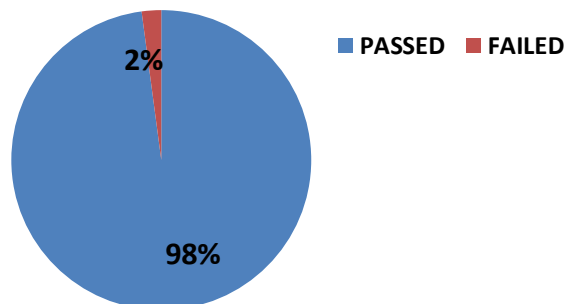

**DEPARTMENT OF POLITICAL SCIENCE RESULTS
ANALYSIS
2019-20**

S.NO	SEM	APPEARED	PASSED	FAILED	PASS%
1	SEM-1	29	29	0	100%
2	SEM-III	42	42	0	100%
3	SEM-V	72	69	3	95.83%

S.NO	APPEARED	PASSED	FAILED	PASS%	
1	143	140	3	97.90%	

**DEPARTMENT OF POLITICAL SCIENCE
2019-20 SEM I,III&V RESULTS ANALYSIS**

**DEPARTMENT OF POLITICAL SCIENCE 2019-20
SEM-VI RESULTS ANALYSIS**

S.NO	SEM	APPEARED	PASSED	FAILED	PASS%
1	SEM-VI	34	34	0	100%