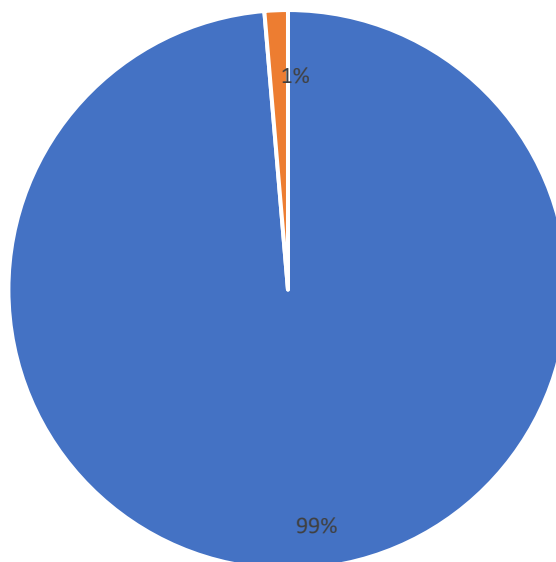

Results Analysis for the Year 2016-17 SEM I&II

S.NO	SEM	APPEARED	PASSED	FAILED	PASS%
1	SEM-I	203	200	3	98.52%
2	SEM-II	188	185	3	98.40%
3	ANNUAL	202	200	2	99%

OVERALL%	APPEARED	PASSED	FAILED	PASS%
	593	585	8	98.65%

DEPARTMENT OF TELUGU 2016-17 RESULTS ANALYSIS SEM-I&II,ANNUAL

■ PASSED ■ FAILED