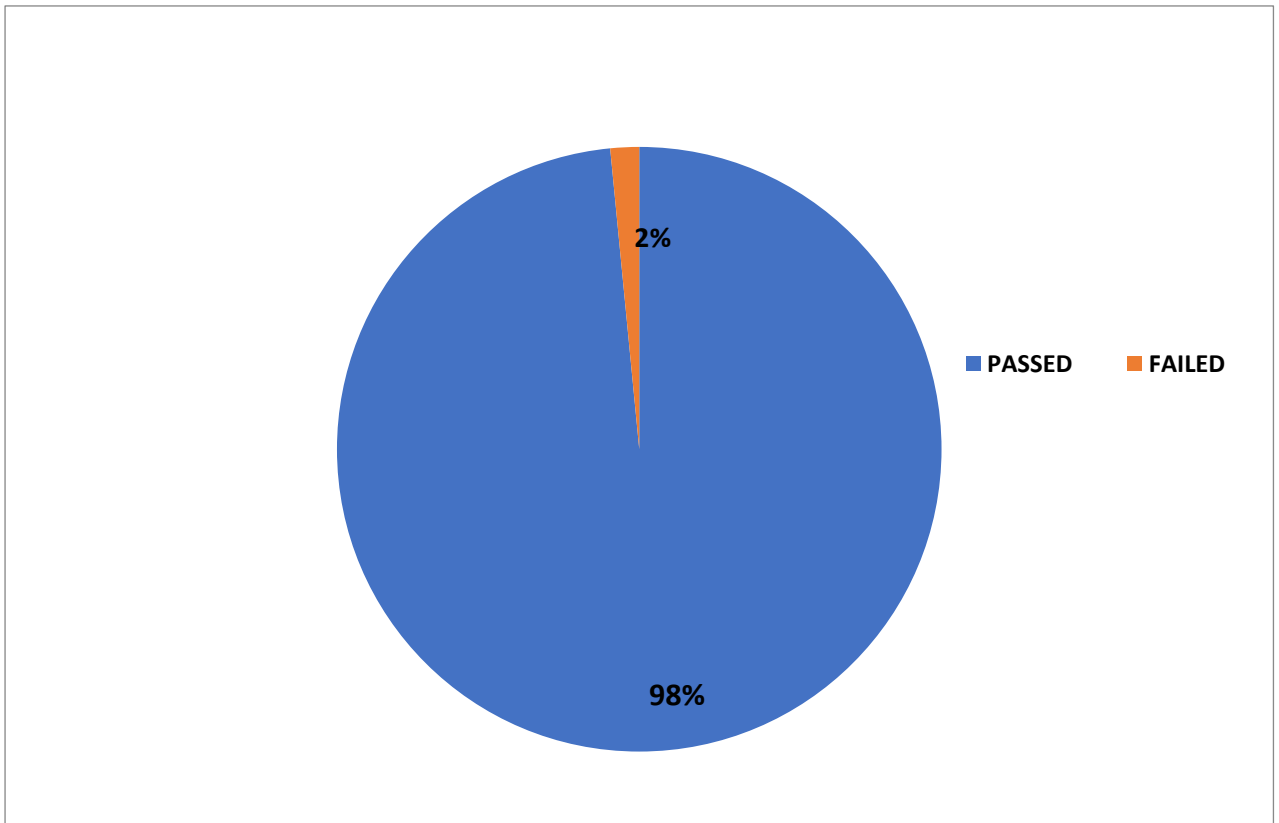

**SINGARENI COLLIERIES WOMEN'S DEGREE & P.G COLLEGE
DEPARTMENT OF TELUGU**

Results Analysis for the Year 2015-2016

S.NO	YEAR	APPEARED	PASSED	FAILED	PASS%
1	I YEAR	213	210	3	98.59%
2	II YEAR	178	175	3	98.31%

OVERALL%	APPEARED	PASSED	FAILED	PASS%
	391	385	6	98.46%