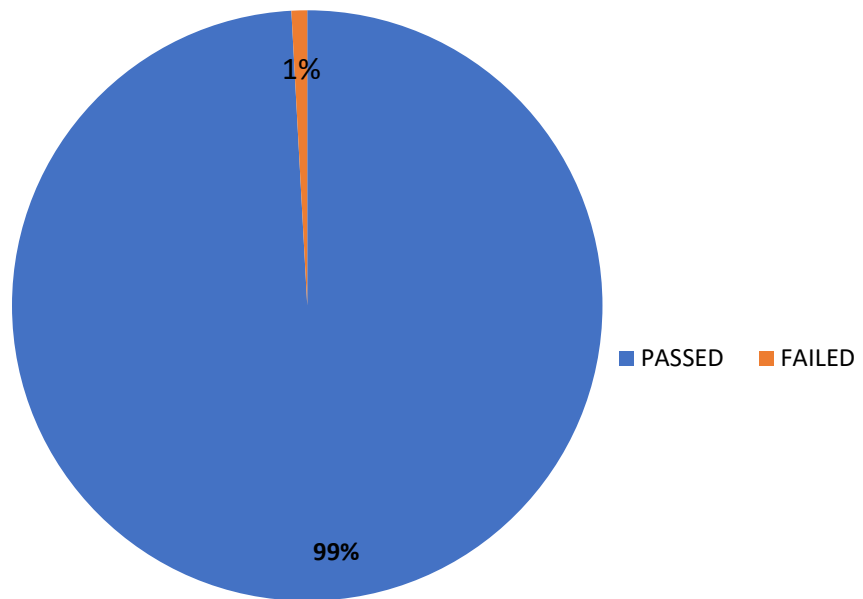

Results Analysis for the Year 2017-18 SEM I& III

S.NO	SEM	APPEARED	PASSED	FAILED	PASS%
1	SEM-I	173	172	1	99.42%
2	SEM-III	177	175	2	98.87%

OVERALL%	PASSED	FAILED	PASS%
	347	3	99%

DEPARTMENT OF TELUGU 2017-18 RESULTS ANALYSIS SEM-I&III