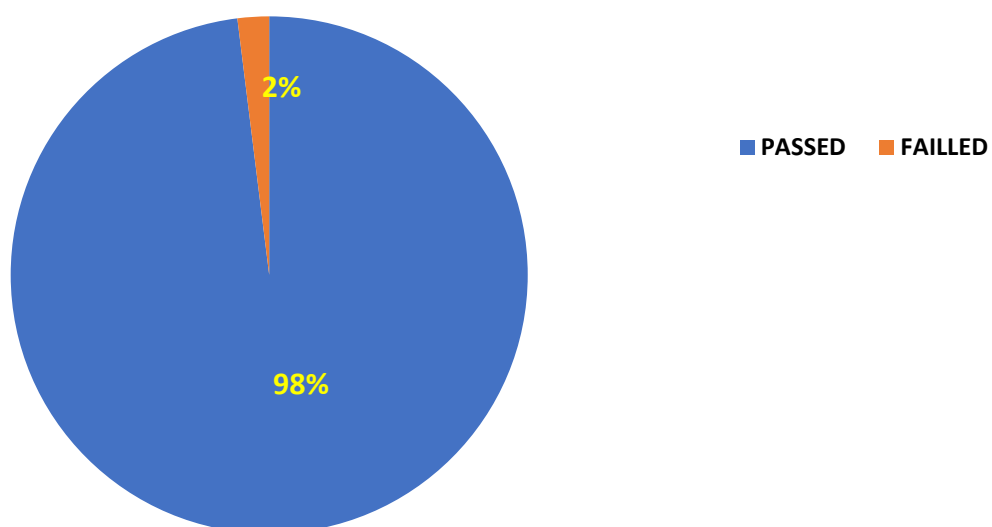

Results Analysis for the Year 2018-19 SEM I& III

S.NO	SEM	APPEARED	PASSED	FAILED	PASS%
1	SEM-I	153	151	2	99%
2	SEM-III	157	157	0	100%

OVERALL%	PASSED	FAILED	PASS%
310	308	2	98%

DEPARTMENT OF TELUGU 2018-19 RESULTS ANALYSIS - I & III